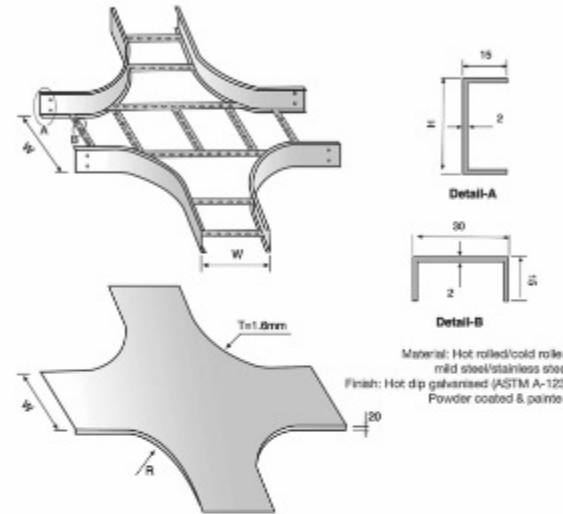

4-Km, Rewind Menge Road,
Near Ravi Spinning Will, Lahore

CABLE TRAY WITH COVER

HORIZONTAL BEND 90° WITH COVER

CROSS WITH COVER

CROSS WITH COVER

CABLE LADDER HORIZONTAL BEND 45° WITH COVER

TEE WITH COVER

TEE WITH COVER