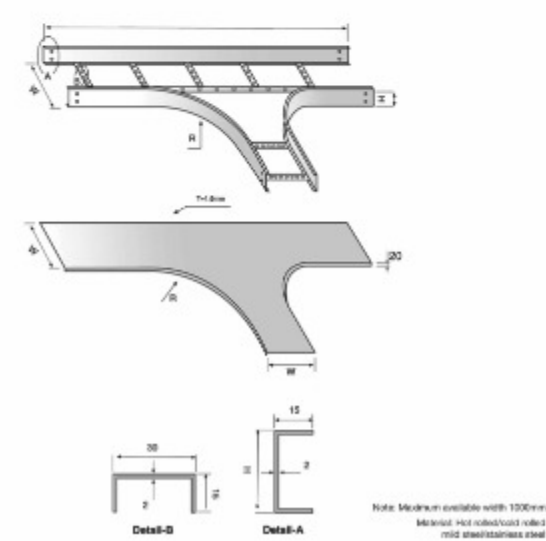

4-Km, Rewind Menge Road,
Near Ravi Spinning Will, Lahore

CABLE TRAY WITH COVER

HORIZONTAL BEND 90° WITH COVER

CROSS WITH COVER

CROSS WITH COVER

CABLE LADDER HORIZONTAL BEND 45° WITH COVER

TEE WITH COVER

TEE WITH COVER