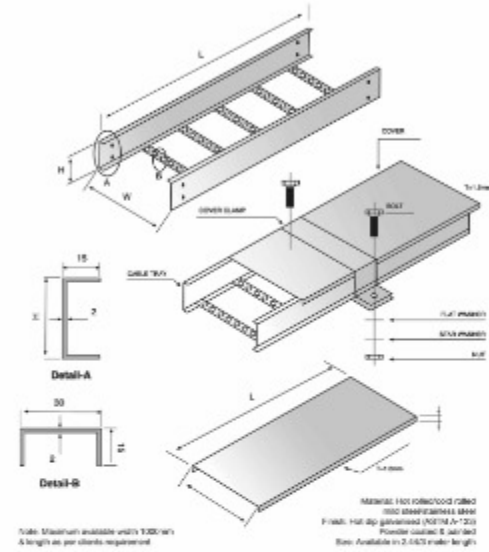

4-Km, Rewind Menge Road,
Near Ravi Spinning Will, Lahore

CABLE TRAY WITH COVER

HORIZONTAL BEND 90° WITH COVER

CROSS WITH COVER

CROSS WITH COVER

CABLE LADDER HORIZONTAL BEND 45° WITH COVER

TEE WITH COVER

TEE WITH COVER