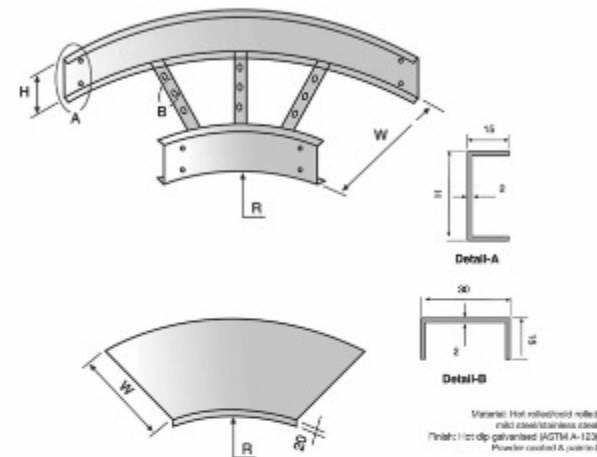

4-Km, Rewind Menge Road,
Near Ravi Spinning Will, Lahore

CABLE TRAY WITH COVER

HORIZONTAL BEND 90° WITH COVER

CROSS WITH COVER

CROSS WITH COVER

CABLE LADDER HORIZONTAL BEND 45° WITH COVER

TEE WITH COVER

TEE WITH COVER