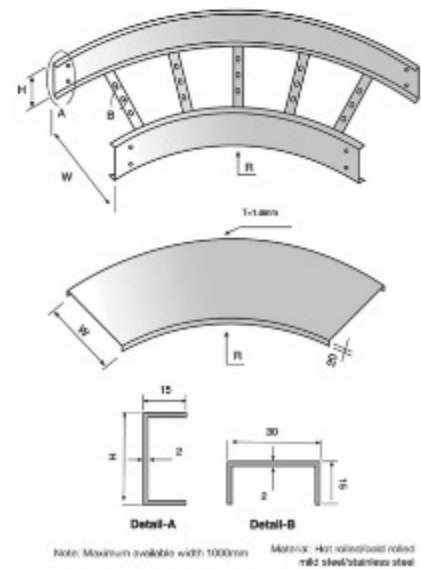

4-Km, Rewind Menge Road,
Near Ravi Spinning Will, Lahore

CABLE TRAY WITH COVER

HORIZONTAL BEND 90° WITH COVER

CROSS WITH COVER

CROSS WITH COVER

CABLE LADDER HORIZONTAL BEND 45° WITH COVER

TEE WITH COVER

TEE WITH COVER