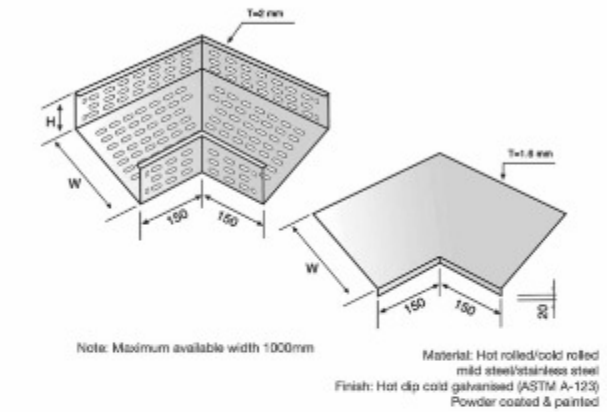

4-Km, Rewind Menge Road,
Near Ravi Spinning Will, Lahore

CABLE TRAY WITH COVER

HORIZONTAL BEND 90° WITH COVER

CROSS WITH COVER

CROSS WITH COVER

CABLE LADDER HORIZONTAL BEND 45° WITH COVER

TEE WITH COVER

TEE WITH COVER